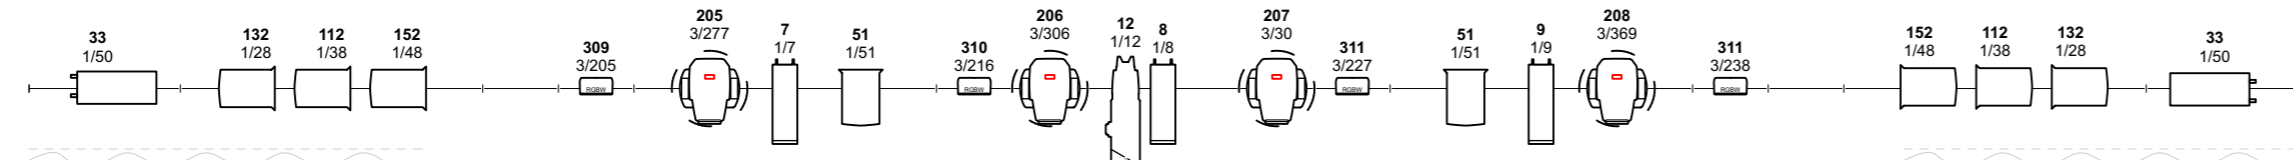

LIGHTING FIXTURE SUMMARY

LX #4

LX #4

LX #3

LX #3

MIRROR BALL

LX #2

MIRROR BALL

FOH #2

FOH #3

FOH #3

Conventional

	CCT Silhouette Profile 12-23° @ 2kw	4
	ETC Source4 Zoom 15-30° @ 750w	23
	Selecon HUI Cyclorama @ 750w	5
	Selecon Rama Fresnel7-55° @ 750/1000w	29
	Strand Cantata 18-32° @ 1.2kw	3
	Strand Cantata 26-44° @ 1.2kw	6
	Strand Prelude 16-30° @ 500w	9

Gel Summary

Color	Size	Count
	L106	7 3/8"X7 3/8" 2
	L111	7 3/8"X7 3/8" 8
	L201	7 3/8"X7 3/8" 8
	O/W	7 3/8"X7 3/8" 1

Darebin Arts

SITE	DAREBIN ARTS CENTRE	
DWG	STANDARD LIGHTING RIG	DATE 2024
AUTHOR	NATHAN DUNCAN	SCALE 1:50 @ A2