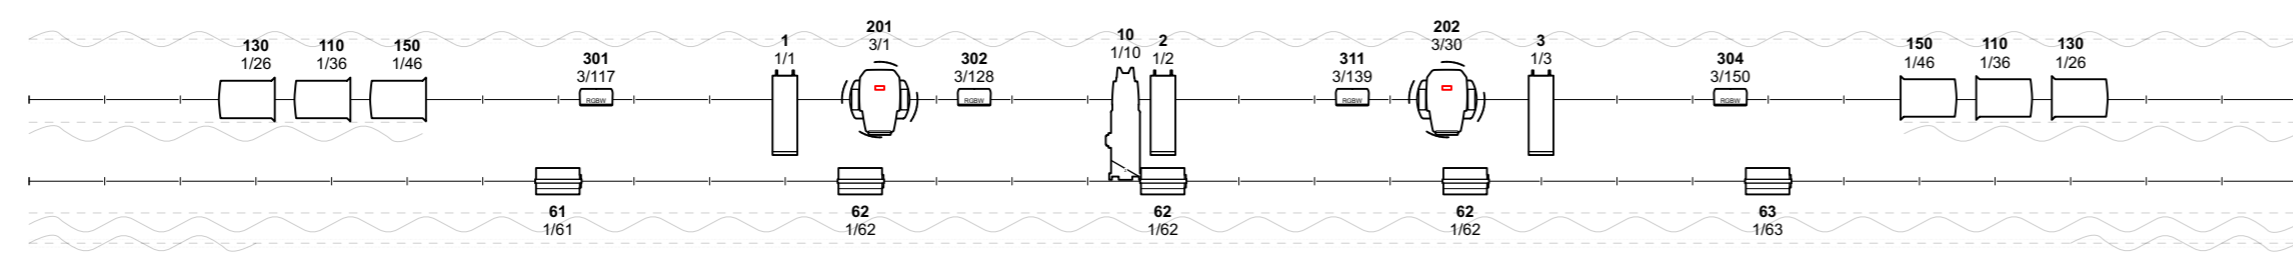

LX #1

SCENERY WASH

FOH #1