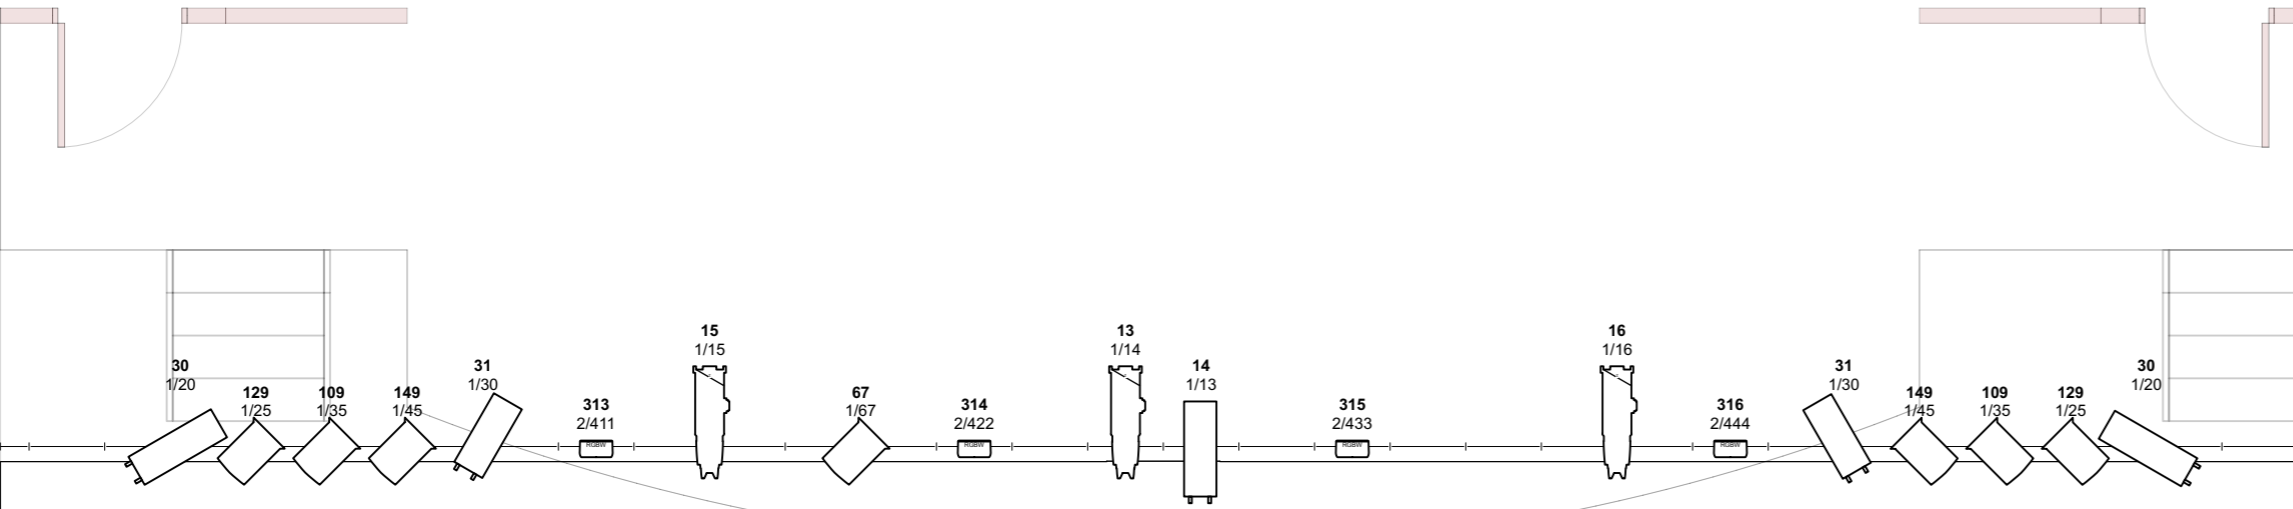

LIGHTING FIXTURE SUMMARY

LX #4

LX #4

LX #3

LX #3

MIRROR BALL

LX #2

MIRROR BALL

LX #2

LX #1

SCENERY WASH

LX #1

SCENERY WASH

FOH #1

FOH #1

FOH #2

FOH #2

FOH #3

FOH #3

Conventional

	CCT Silhouette Profile 12-23° @ 2kw	4
	ETC Source4 Zoom 15-30° @ 750w	23
	Selecon HUI Cyclorama @ 750w	5
	Selecon Rama Fresnel7-55° @ 750/1000w	29
	Strand Cantata 18-32° @ 1.2kw	3
	Strand Cantata 26-44° @ 1.2kw	6
	Strand Prelude 16-30° @ 500w	9

Gel Summary

Color	Size	Count
	L106	7 3/8"X7 3/8" 2
	L111	7 3/8"X7 3/8" 8
	L201	7 3/8"X7 3/8" 8
	O/W	7 3/8"X7 3/8" 1

Darebin Arts

SITE	DAREBIN ARTS CENTRE	
DWG	STANDARD LIGHTING RIG	DATE 2024
AUTHOR	NATHAN DUNCAN	SCALE 1:50 @ A2