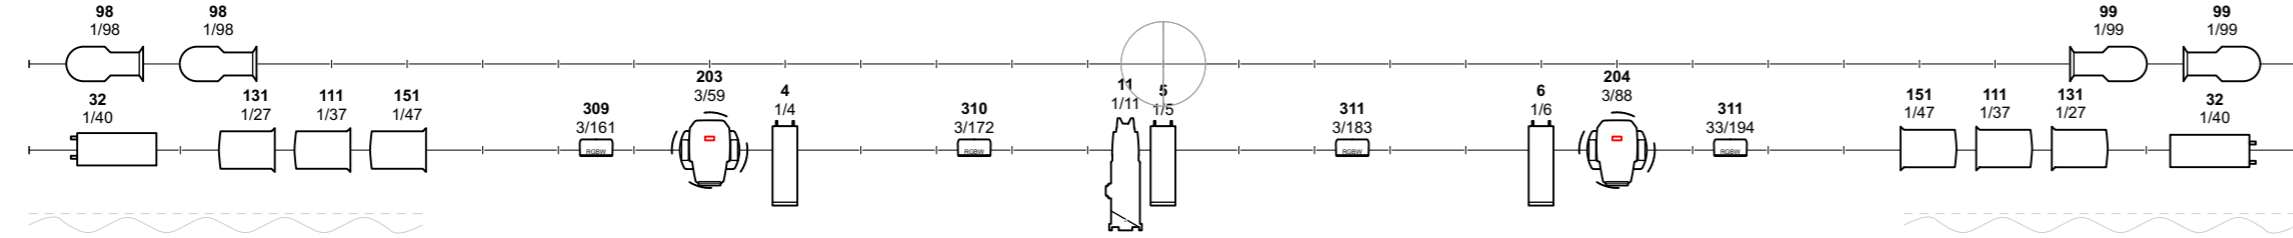

LIGHTING FIXTURE SUMMARY

LX #4

LX #4

LX #3

LX #3

MIRROR BALL

LX #2

MIRROR BALL

LX #2

LX #1

SCENERY WASH

LX #1

SCENERY WASH

FOH #1

FOH #1

FOH #2

FOH #2

FOH #3

FOH #3

Conventional

	CCT Silhouette Profile 12-23° @ 2kw	4
	ETC Source4 Zoom 15-30° @ 750w	23
	Selecon HUI Cyclorama @ 750w	5
	Selecon Rama Fresnel7-55° @ 750/1000w	29
	Strand Cantata 18-32° @ 1.2kw	3
	Strand Cantata 26-44° @ 1.2kw	6
	Strand Prelude 16-30° @ 500w	9

Gel Summary

Color	Size	Count
	L106	7 3/8"X7 3/8" 2
	L111	7 3/8"X7 3/8" 8
	L201	7 3/8"X7 3/8" 8
	O/W	7 3/8"X7 3/8" 1

Darebin Arts

SITE	DAREBIN ARTS CENTRE	
DWG	STANDARD LIGHTING RIG	DATE 2024
AUTHOR	NATHAN DUNCAN	SCALE 1:50 @ A2