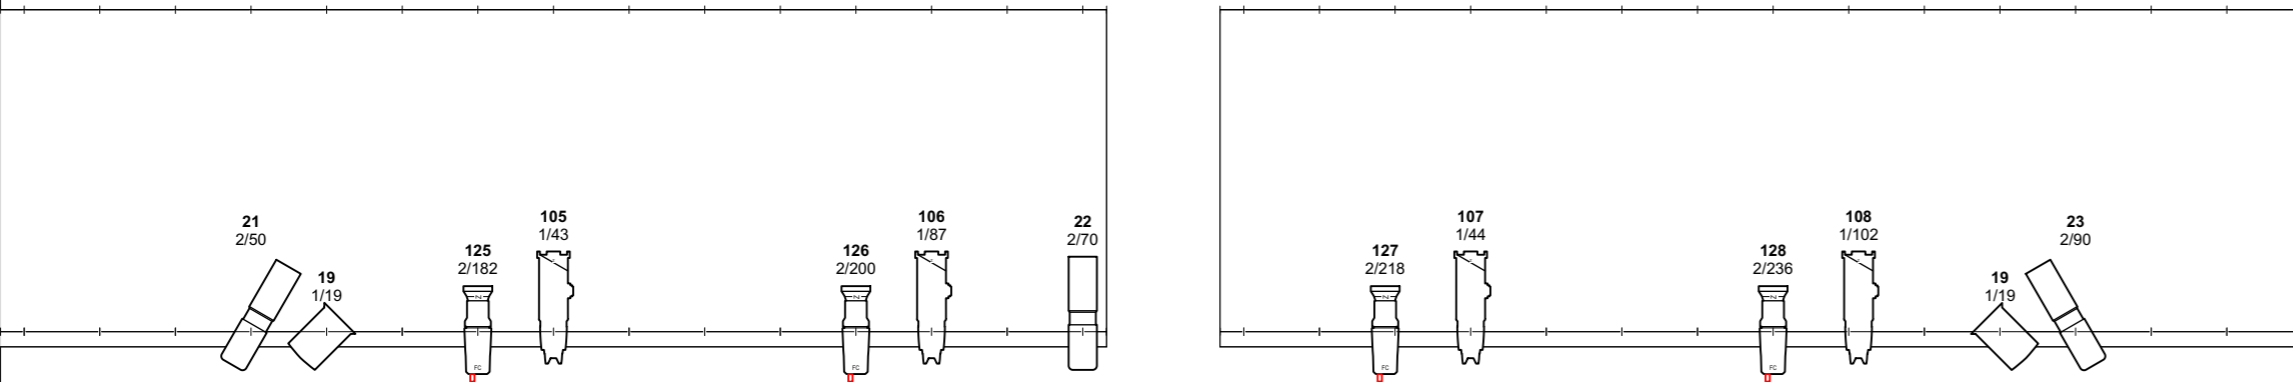

FOH #2

FOH #3