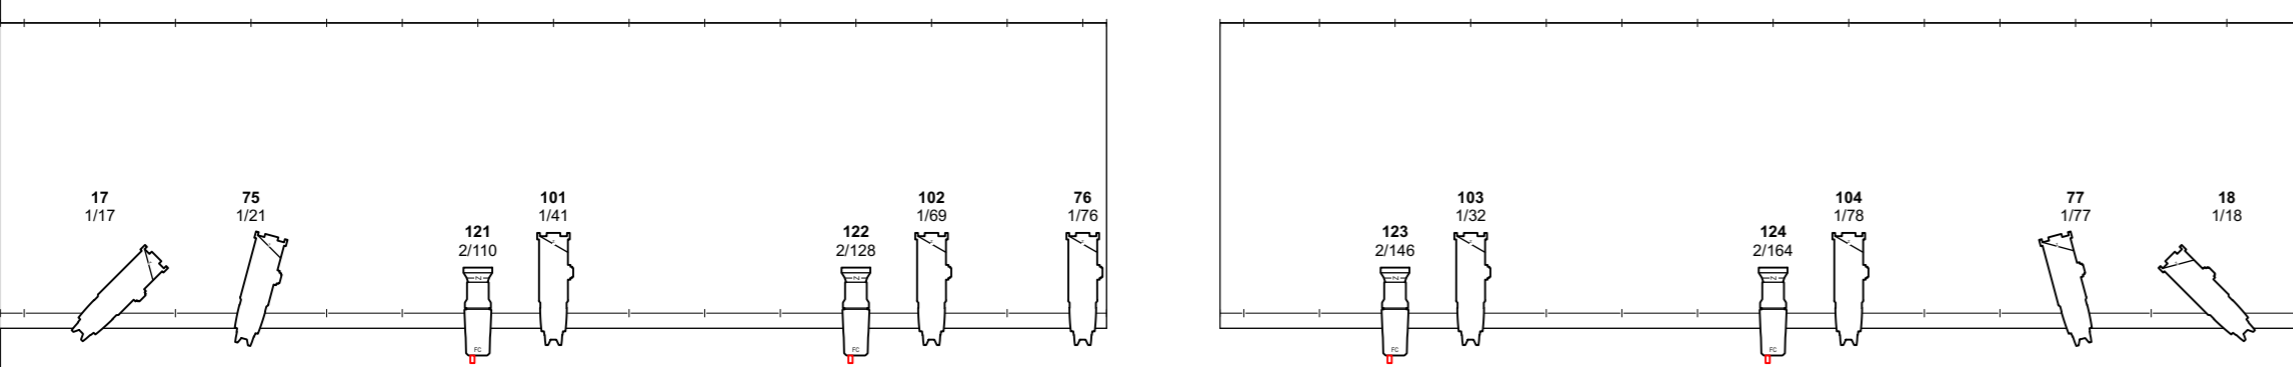

FOH #3

Conventional

	CCT Silhouette Profile 12-23° @ 2kw	4
	ETC Source4 Zoom 15-30° @ 750w	23
	Selecon HUI Cyclorama @ 750w	5
	Selecon Rama Fresnel7-55° @ 750/1000w	29
	Strand Cantata 18-32° @ 1.2kw	3
	Strand Cantata 26-44° @ 1.2kw	6
	Strand Prelude 16-30° @ 500w	9

LED - Static

	Chauvet Ovation Rêve E-3 15-30° @ 300w	8
	RGBRBAM	
	Infinity TS-260C7 15-35° @ 260w	3
	RGBCALDB	
	ShowPro LED FusionPAR Q XII @ 180w	16
	RGBW	

LED - Movers

	Chauvet Maverick MK1 Spot @ 592w	8
	CMY / RGB	
	Infinity TCYC-7 Cyclorama @ 305w	6
	RGBCALDB	

Gel Summary

Color	Size	Count
	L106	7 3/8"X7 3/8" 2
	L111	7 3/8"X7 3/8" 8
	L201	7 3/8"X7 3/8" 8
	O/W	7 3/8"X7 3/8" 1

Darebin Arts

SITE	DAREBIN ARTS CENTRE	
DWG	STANDARD LIGHTING RIG	DATE 2024
AUTHOR	NATHAN DUNCAN	SCALE 1:50 @ A2