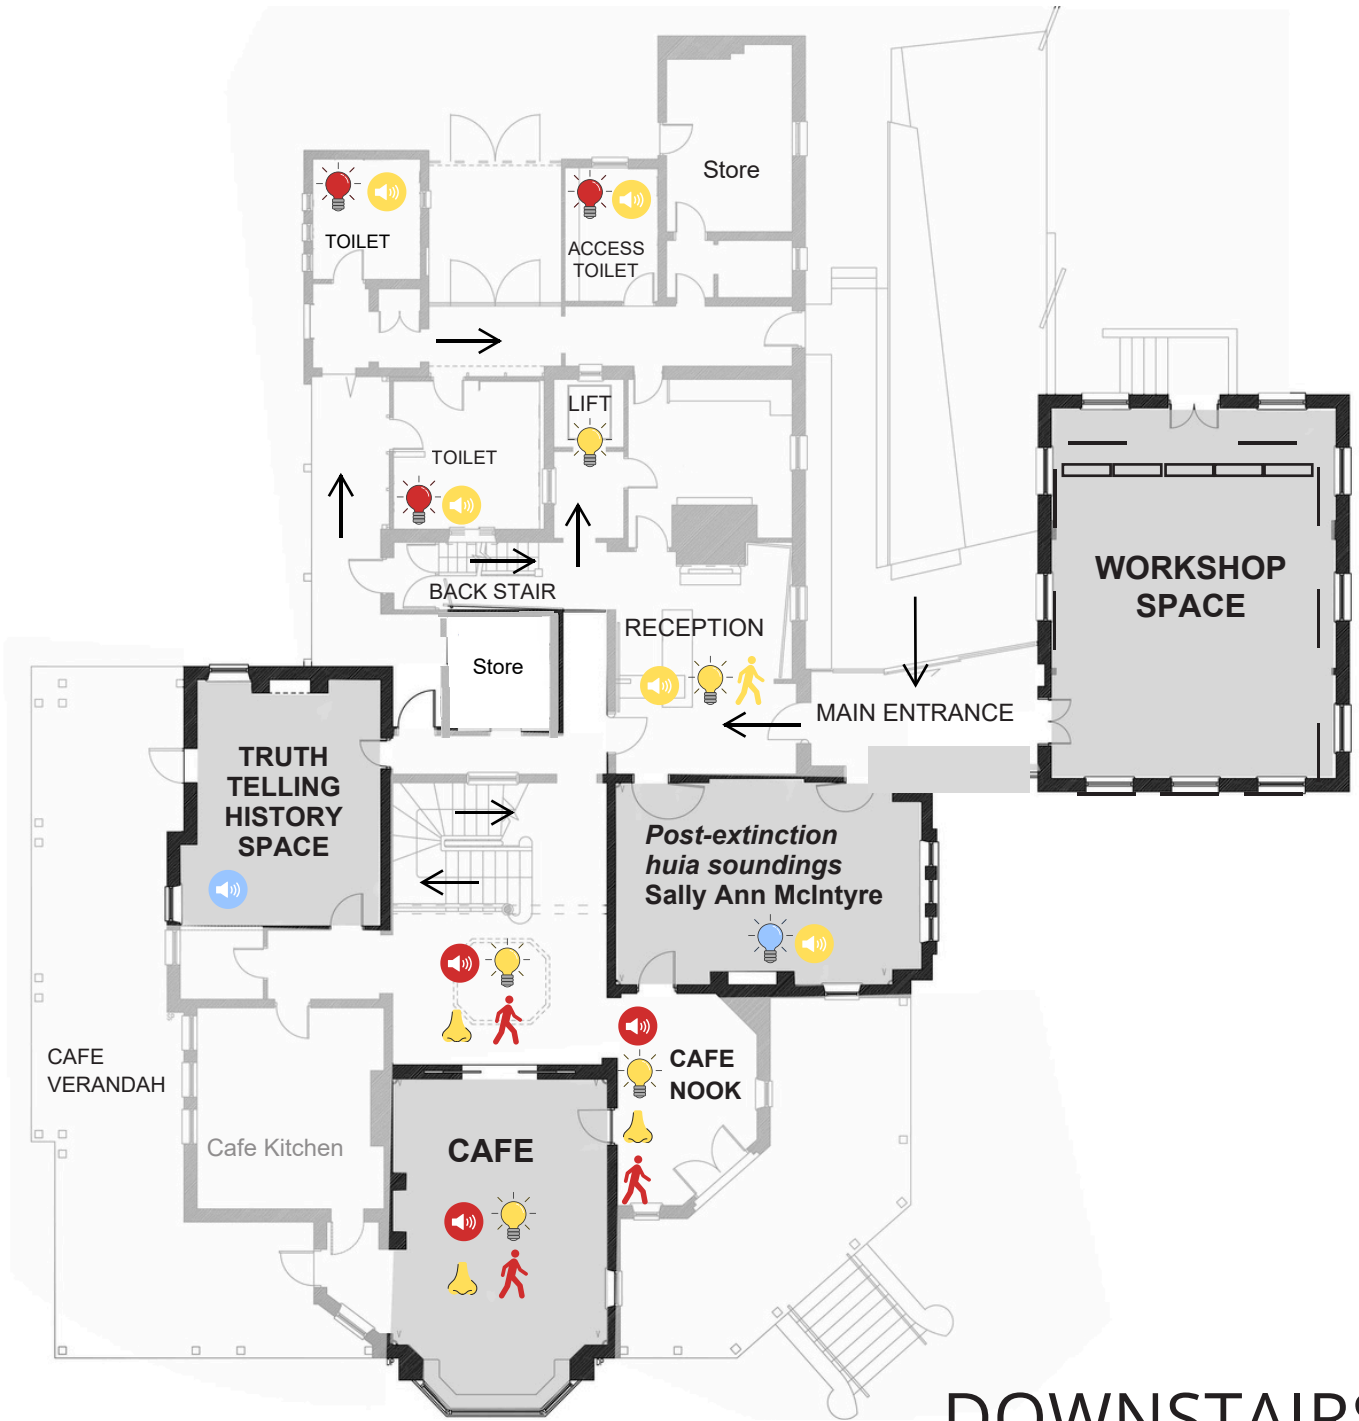

BUNDOORA HOMESTEAD ART CENTRE

SENSORY MAP

Current exhibitions
1 JULY 2026 - 24 OCT 2026

| | | | | | |
|---|---|---|---|---|---|
|  |  |  |  |  |  |
| Very busy | → | Somewhat busy | Very noisy | → | Some noise |
|  |  |  |  |  |  |
| Bright lights | → | Some bright lights | Strong smells | → | Some smells |

DOWNSTAIRS

UPSTAIRS