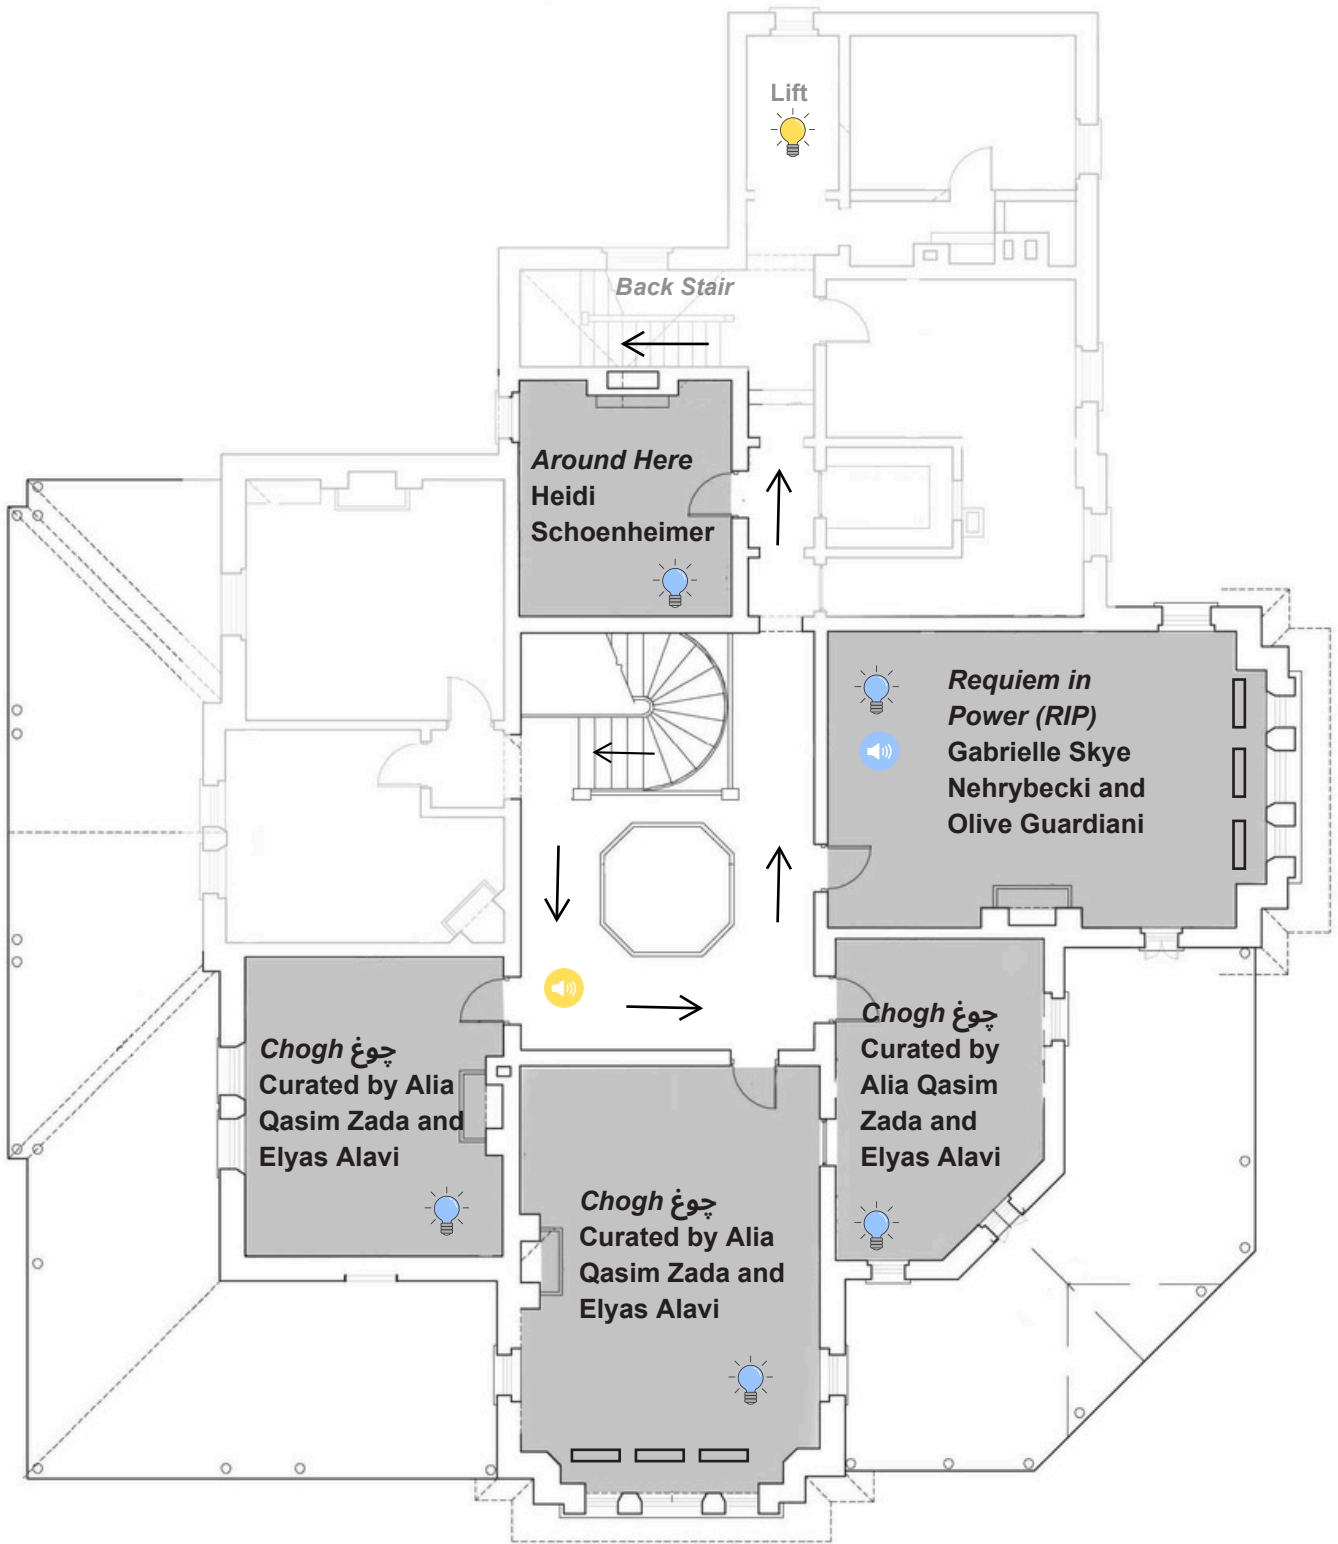

BUNDOORA HOMESTEAD ART CENTRE

SENSORY MAP

Current exhibitions
1 JULY 2026 - 24 OCT 2026

| | | | | | |
|---|---|---|---|---|---|
|  |  |  |  |  |  |
| Very busy | → | Somewhat busy | Very noisy | → | Some noise |
|  |  |  |  |  |  |
| Bright lights | → | Some bright lights | Strong smells | → | Some smells |

DOWNSTAIRS

UPSTAIRS